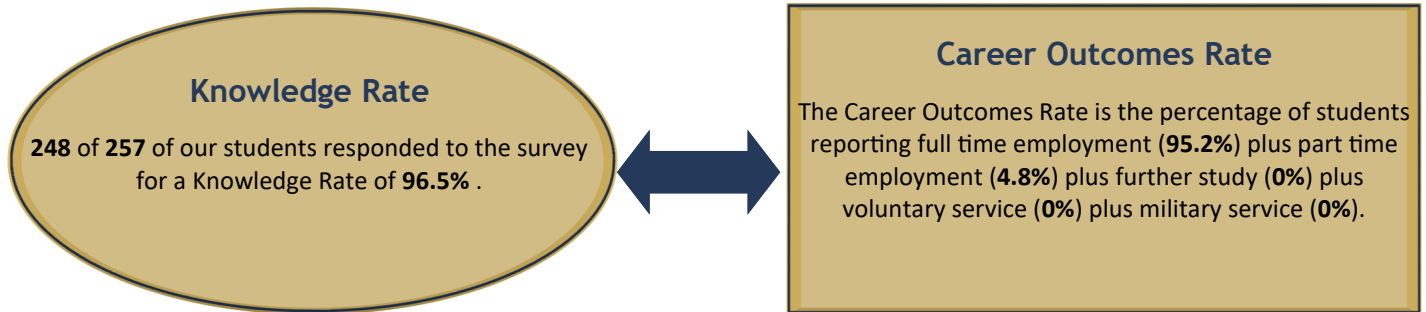

MOUNT ST. JOSEPH UNIVERSITY 2018 Graduate Employment Survey

Graduate Degrees

CAREER OUTCOMES RATE FOR GRADUATES WITH GRADUATE DEGREES: **100%**

KNOWLEDGE AND CAREER OUTCOMES RATE BY DEGREE TYPE

Where are our grads working?