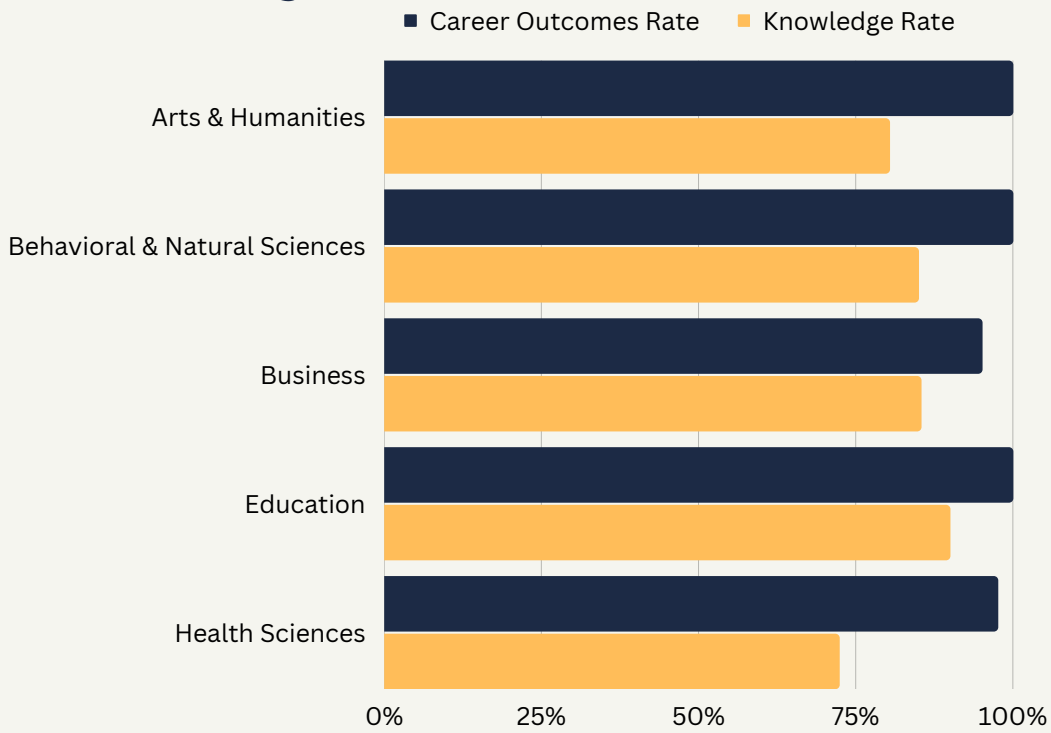

Mount St. Joseph University

2021 Bachelor's Degrees Employment Survey

Career Outcomes Rate

Bachelor's Degree

The Career Outcomes Rate is the percentage of students reporting full time employment (73.4%) plus part time employment (6.8%) plus further study (17.9%) plus military service (0.5%).

Knowledge Rate

We gathered responses for **207** out of **242** of our students for a Knowledge Rate of **85.5%**.

Knowledge & Career Outcomes Rates

Where are Bachelor's Degree Alumni Working?

- AmeriCorps
- Cincinnati Children's Hospital Medical Center
- Fifth Third Bank
- Gorilla Glue
- Kroger
- Medpace
- Procter & Gamble